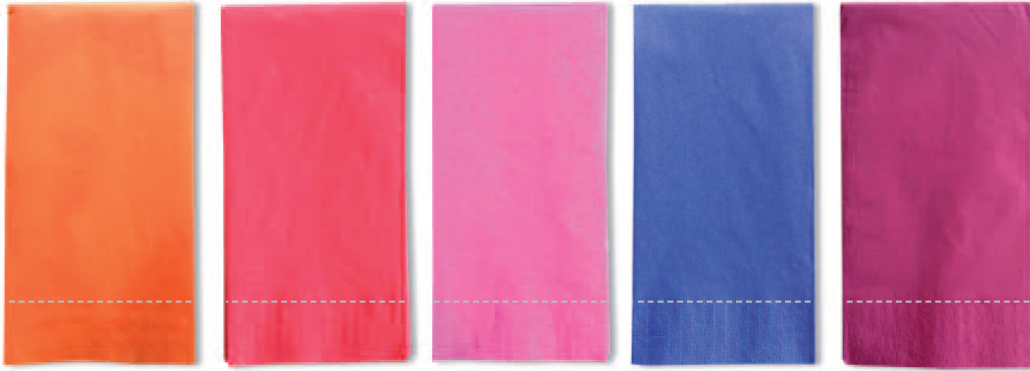

format

40x40

*Refined and elegant:
a class note to your table*

TECHNICAL DETAILS

fold 1/8

art. code: 4400M

paper type

pure cellulose wadding paper